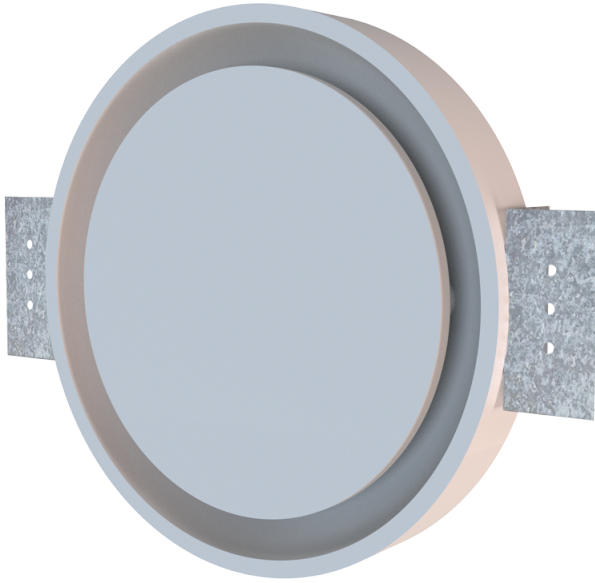

# Series **DP-RC 125 MF**

Flush-mounted diffuser

- Casing material: Polyurethane foam

## Lineup

DP-RC 125 MF