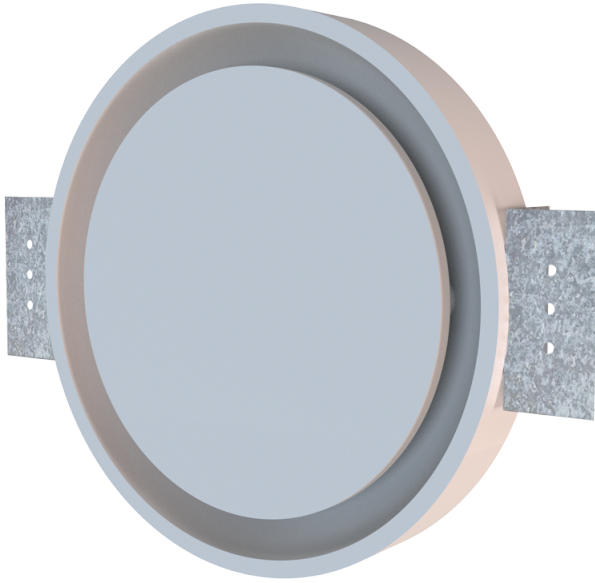

Series **DP-RC 125 MF**

Flush-mounted diffuser

- Casing material: Polyurethane foam

**Lineup**

DP-RC 125 MF