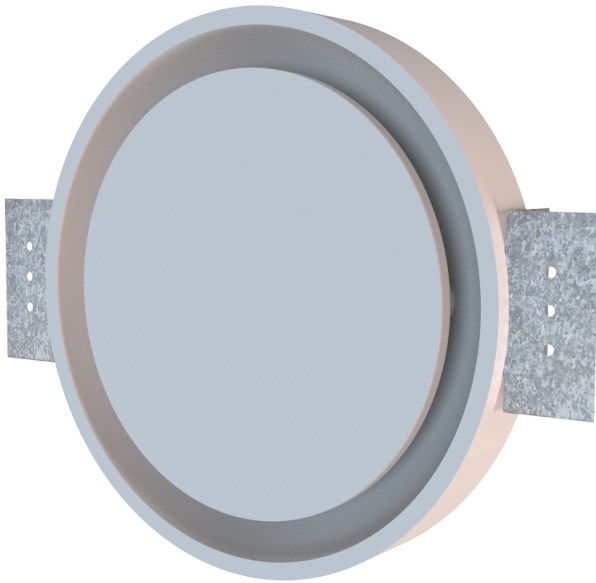

# Series **DP-RC 150**

Flush-mounted diffuser

- Casing material: Polyurethane foam

## Lineup

DP-RC 150