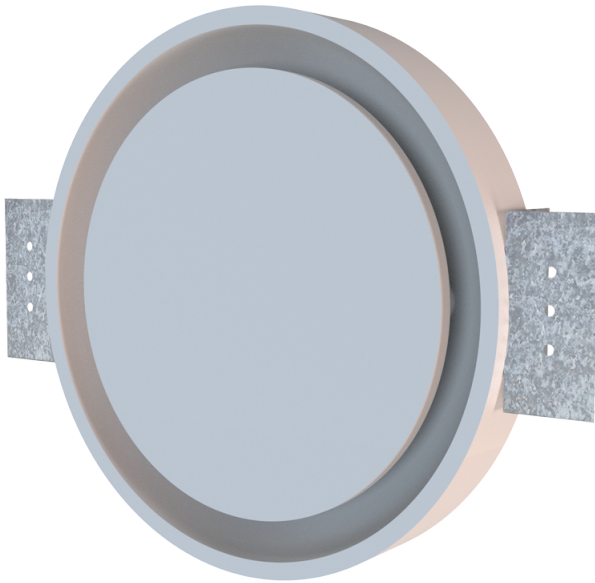

## Series **DP-RC 150**

Flush-mounted diffuser

- Casing material: Polyurethane foam

### Lineup

DP-RC 150