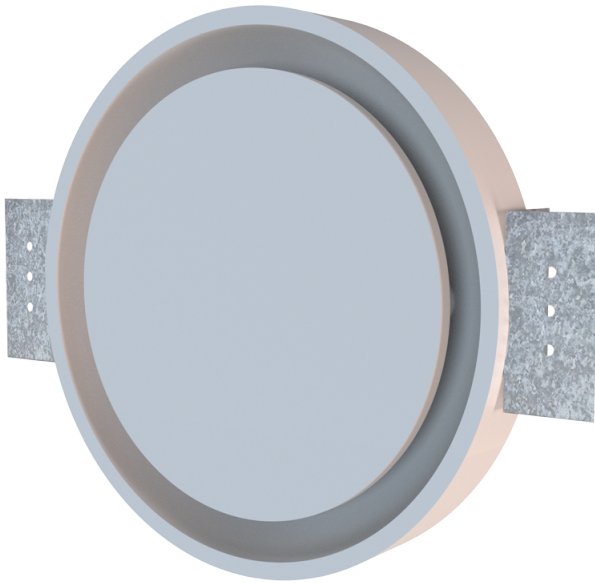

Series **DP-RC 150 MF**

Flush-mounted diffuser

- Casing material: Polyurethane foam

Lineup

DP-RC 150 MF