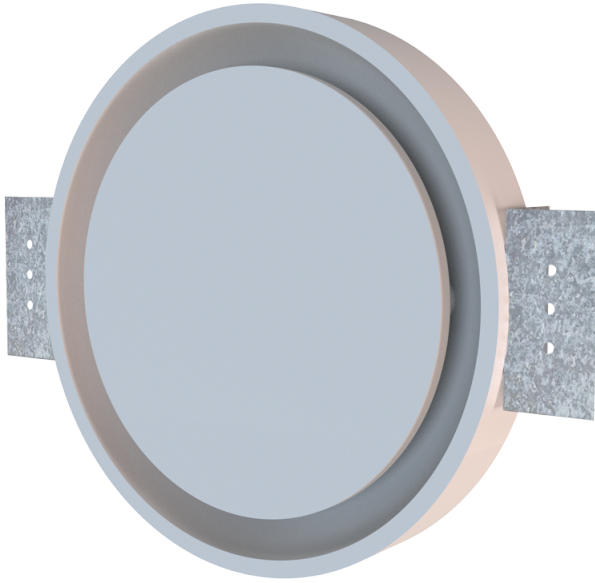

Series **DP-RC 150 MF**

Flush-mounted diffuser

- Casing material: Polyurethane foam

Lineup

DP-RC 150 MF