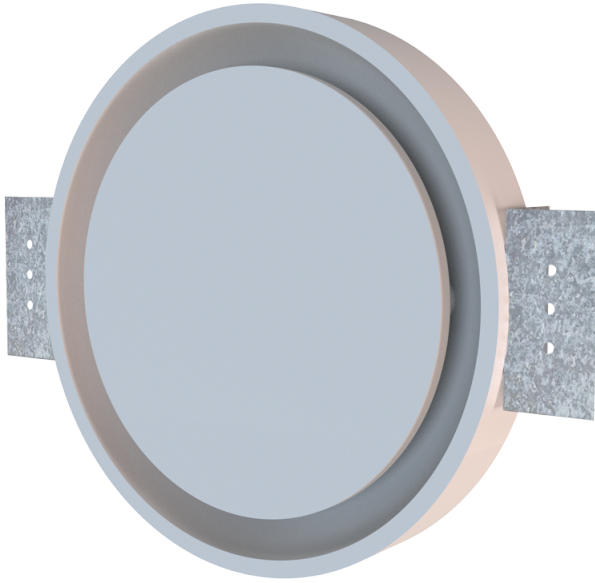

Series **DP-RC 160 MF**

Flush-mounted diffuser

- Casing material: Polyurethane foam

Lineup

DP-RC 160 MF