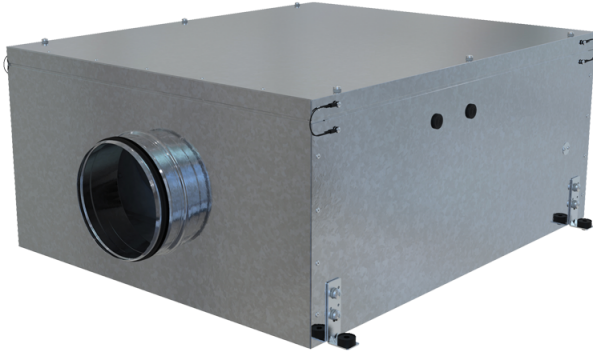

Series DuoVent EC

Centrifugal fans in a metal casing for round air ducts

- Sound insulation
- Motor type: EC
- Impeller type: Mixed
- Casing material: Galvanized steel

Lineup	Connected air duct size, mm	Rated power, W	Maximum airflow, m ³ /h
 DuoVent 150 EC	150	56	450
 DuoVent 200 EC	200	117	910
 DuoVent 250 EC	250	170	1390
 DuoVent 315 EC	315	535	2780
 DuoVent 355 EC	355	354	3060
 DuoVent 400 EC	400	737	4410