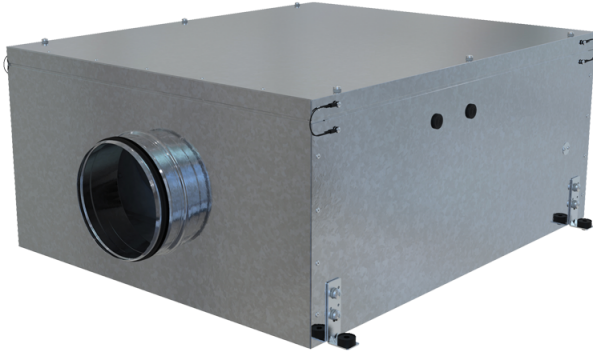

## Series DuoVent EC

Centrifugal fans in a metal casing for round air ducts

- Sound insulation
- Motor type: EC
- Impeller type: Mixed-flow
- Casing material: Galvanized steel

| Lineup   | Connected air duct size, mm | Rated power, W | Maximum airflow, m <sup>3</sup> /h |
|--|-----------------------------|----------------|------------------------------------|
|  DuoVent 150 EC | 150                         | 56             | 450                                |
|  DuoVent 200 EC | 200                         | 117            | 910                                |
|  DuoVent 250 EC | 250                         | 170            | 1390                               |
|  DuoVent 315 EC | 315                         | 535            | 2780                               |
|  DuoVent 355 EC | 355                         | 354            | 3060                               |
|  DuoVent 400 EC | 400                         | 737            | 4410                               |