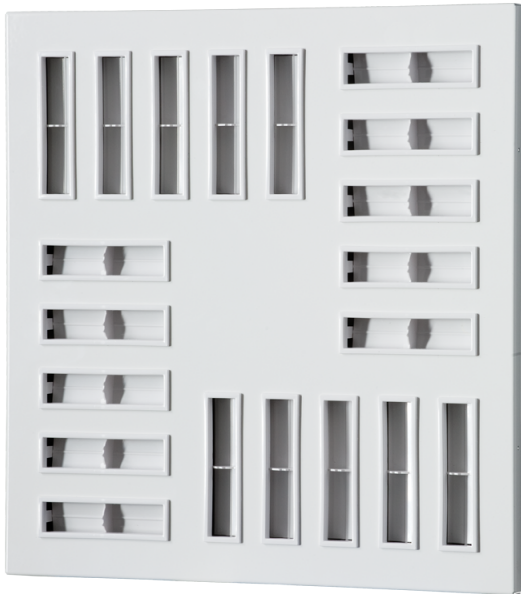

Series **DVP**

Swirl diffusers

- Casing material: Coated steel

Lineup	
	DVP 295
	DVP 305
	DVP 395
	DVP 445
	DVP 495
	DVP 595
	DVP 620

DVP 695

DVP 795