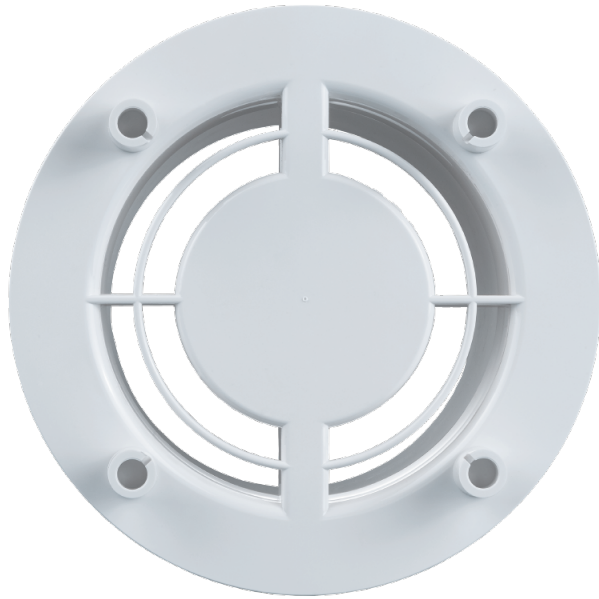

## Series **F4 100 FB**

The diffuser is compatible with decorative panels, including glass panels

- Casing material: Plastic