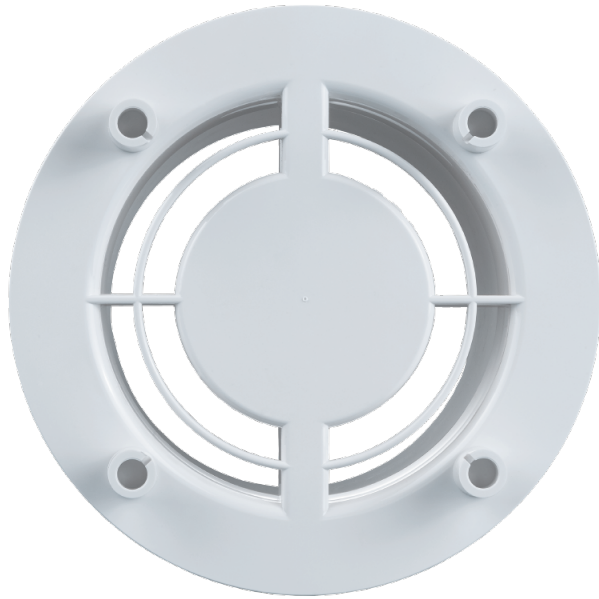

Series **F4 100 FB**

The diffuser is compatible with decorative panels, including glass panels

- Casing material: Plastic

Lineup

F4 100 FB