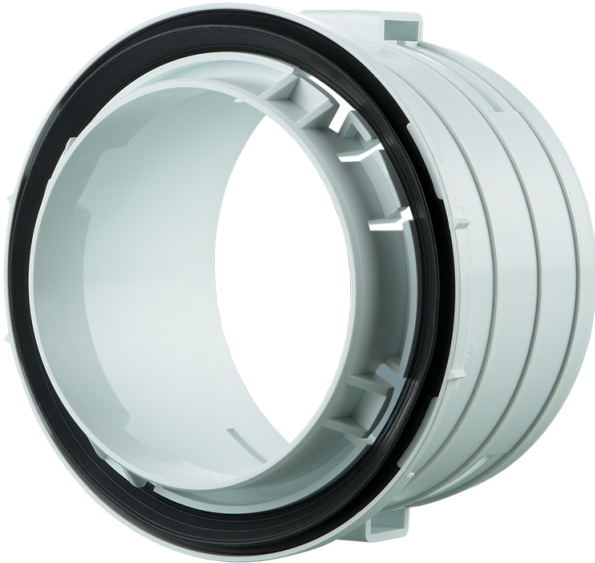

Series **Fittings 90 mm**

For connection of the air ducts to the connectors and air distribution boxes

- Casing material: Polypropylene

Lineup	
	FlexiVent 0290
	FlexiVent 030190
	FlexiVent 030290
	FlexiVent 030990
	FlexiVent 0590
	FlexiVent 060190
	FlexiVent 060390

FlexiVent 0790