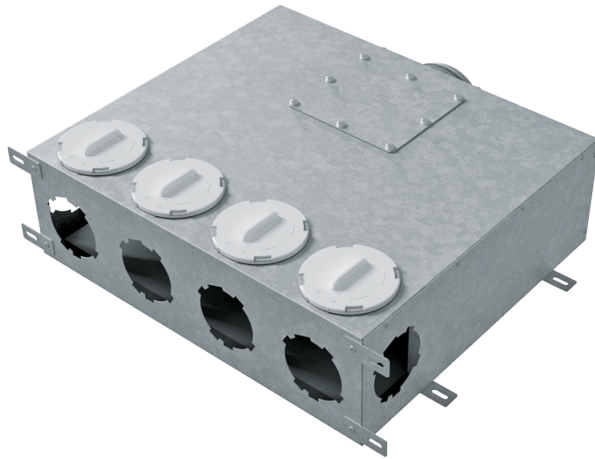

# Series **Metal** distribution boxes 90 mm

Supply or exhaust ventilation systems of residential spaces. For distribution of air from the ventilation unit through the air ducts

- Casing material: Aluzinc

Lineup	
	FlexiVent 1001125/90x6
	FlexiVent 1002125/90x6
	FlexiVent 1002160/90x6
	FlexiVent 1004160/90x6
	FlexiVent 1001160/90x8
	FlexiVent 1002160/90x10

FlexiVent 1002200/90x10

FlexiVent 1003160/90x10

FlexiVent 1002200/90x15