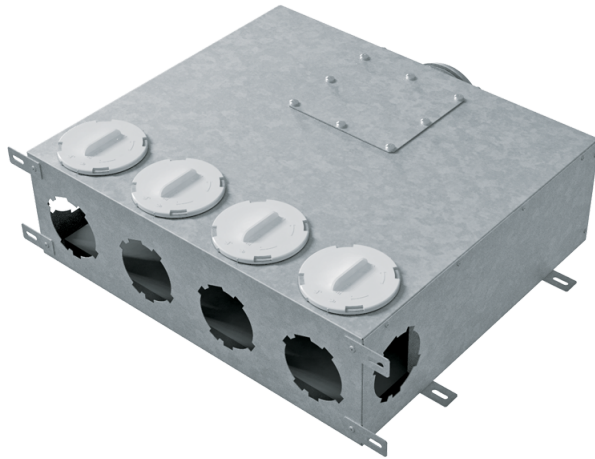

Series **Metal** distribution boxes 90 mm

Supply or exhaust ventilation systems of residential spaces. For distribution of air from the ventilation unit through the air ducts

- Casing material: Aluzinc

Lineup	
	FlexiVent 1001125/90x6
	FlexiVent 1002125/90x6
	FlexiVent 1002160/90x6
	FlexiVent 1004160/90x6
	FlexiVent 1001160/90x8
	FlexiVent 1002160/90x10

FlexiVent 1002200/90x10

FlexiVent 1003160/90x10

FlexiVent 1002200/90x15