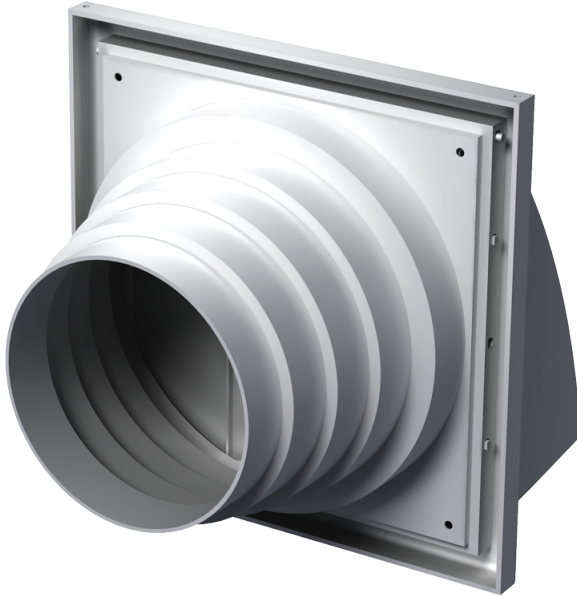

# Series **MV 102, MV 122, MV 152**

Supply and exhaust hoods

- Casing material: Plastic

Lineup	
	MV 102
	MV 102 K
	MV 102 V
	MV 102 VK
	MV 102 VU
	MV 102 VUK

MV 122

MV 122 K

MV 122 V

MV 122 VK