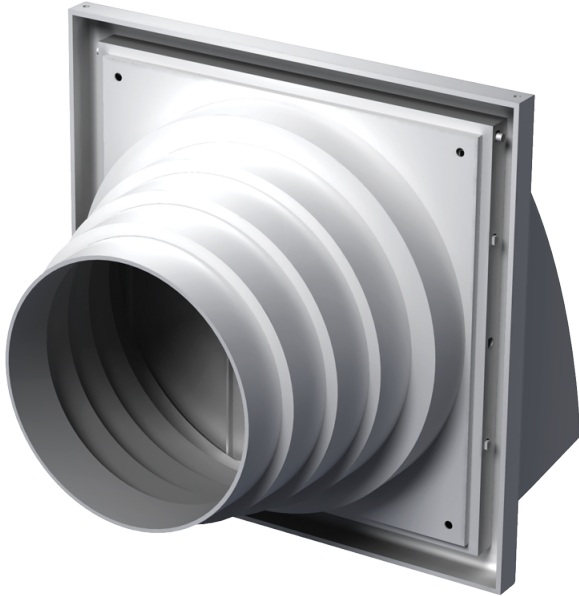

Series **MV 102, MV 122, MV 152**

Supply and exhaust hoods

- Casing material: Plastic

Lineup	
	MV 102
	MV 102 K
	MV 102 V
	MV 102 VK
	MV 102 VU
	MV 102 VUK

MV 122

MV 122 K

MV 122 V

MV 122 VK