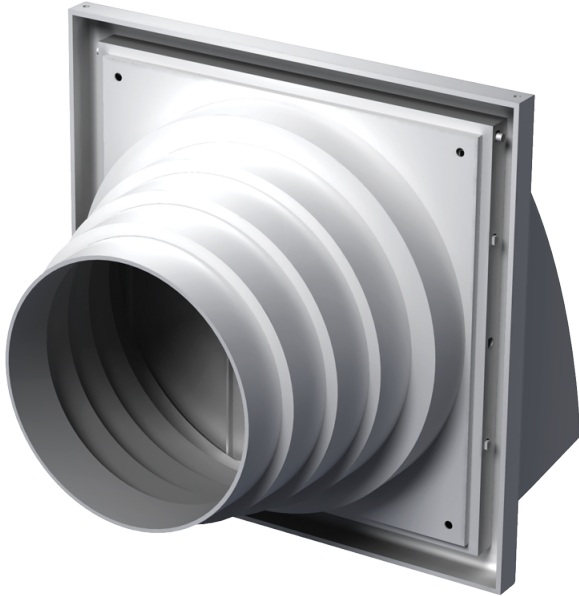

Series **MV 102, MV 122, MV 152**

Supply and exhaust hoods

- Casing material: Plastic

Lineup	
	MV 102 K
	MV 102 V
	MV 102 VK
	MV 102 VU
	MV 102 VUK
	MV 122

MV 122 K

MV 122 V

MV 122 VK

MV 122 VN