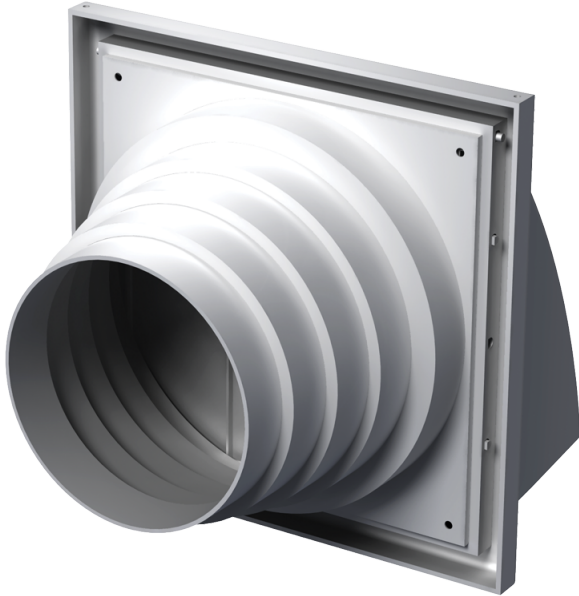

# Series **MV 102, MV 122, MV 152**

Supply and exhaust hoods

- Casing material: Plastic

Lineup	
	MV 102
	MV 102 K
	MV 102 V
	MV 102 VK
	MV 102 VU
	MV 102 VUK

MV 122

MV 122 K

MV 122 V

MV 122 VK