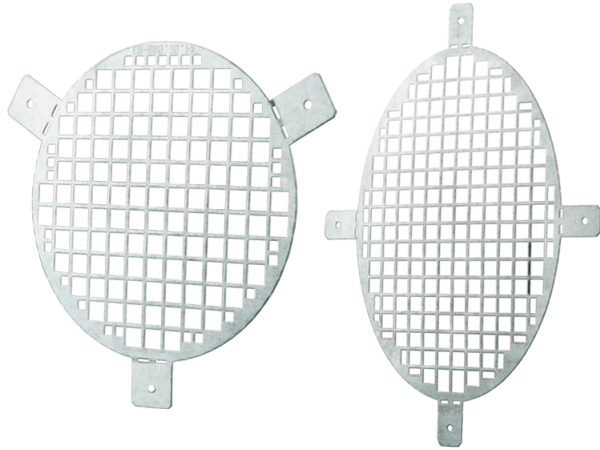

# Series MVMK

Supply and exhaust single-row metal grilles

- Casing material: Galvanized steel

Lineup	
	MVMK 100
	MVMK 125
	MVMK 150
	MVMK 160
	MVMK 200
	MVMK 250
	MVMK 315

MVMK 355

MVMK 400

MVMK1 100

MVMK1 125

MVMK1 150

MVMK1 160

MVMK1 200

MVMK1 250

MVMK1 315

MVMK1 355

MVMK1 400