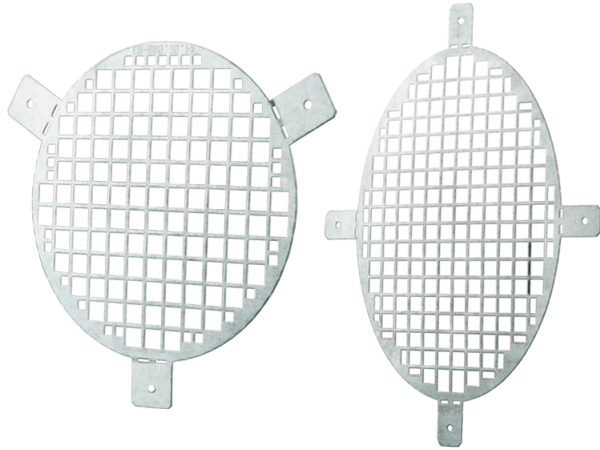

# Series **MVMK**

Supply and exhaust single-row metal grilles

- Casing material: Galvanized steel

Lineup	
	MVMK 100
	MVMK 125
	MVMK 150
	MVMK 160
	MVMK 200
	MVMK 250
	MVMK 315

MVMK 355

MVMK 400

MVMK1 100

MVMK1 125

MVMK1 150

MVMK1 160

MVMK1 200

MVMK1 250

MVMK1 315

MVMK1 355

MVMK1 400