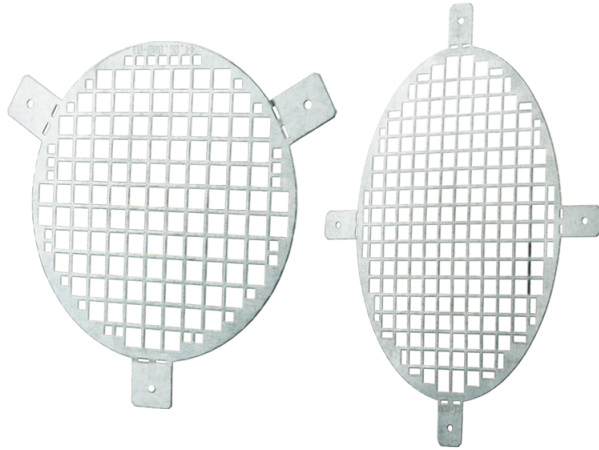

# Series **MVMK**

Supply and exhaust single-row metal grilles

- Casing material: Galvanized steel

Lineup	
	MVMK 100
	MVMK 125
	MVMK 150
	MVMK 160
	MVMK 200
	MVMK 250
	MVMK 315

MVMK 355

MVMK 400

MVMK1 100

MVMK1 125

MVMK1 150

MVMK1 160

MVMK1 200

MVMK1 250

MVMK1 315

MVMK1 355

MVMK1 400