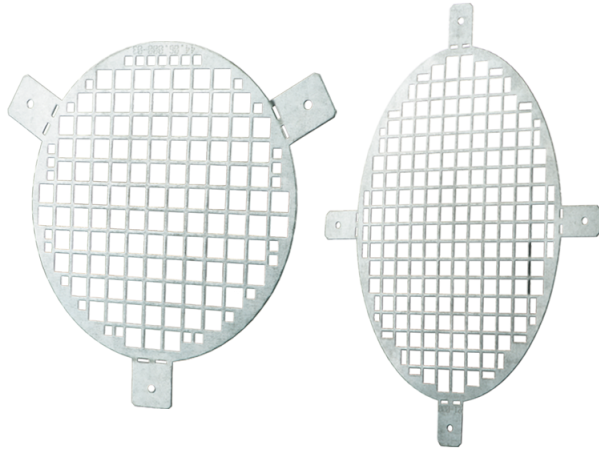

Series **MVMK**

Supply and exhaust single-row metal grilles

- Casing material: Galvanized steel

Lineup	
	MVMK 100
	MVMK 125
	MVMK 150
	MVMK 160
	MVMK 200
	MVMK 250
	MVMK 315

MVMK 355

MVMK 400

MVMK1 100

MVMK1 125

MVMK1 150

MVMK1 160

MVMK1 200

MVMK1 250

MVMK1 315

MVMK1 355

MVMK1 400