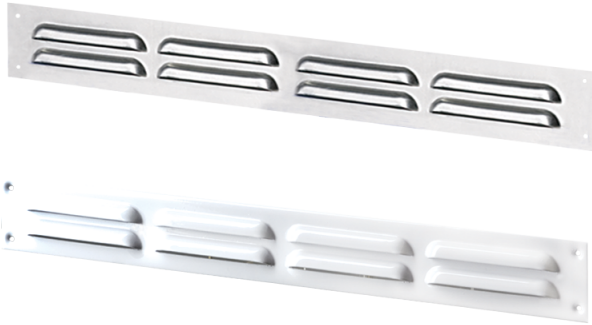

# Series **MVMP (slot)**

Supply and exhaust slot metal grilles

Lineup	
	MVMP 370x40/3
	MVMP 495x63/4
	MVMP 500x90/5
	MVMP 305x100/3
	MVMP 475x85/4
	MVMP 500x60/5
	MVMP 650x100/7

MVMP 305x90/3

MVMP 400x40/4

MVMP 500x40/5

MVMP 650x70/7

MVMP 305x40/3