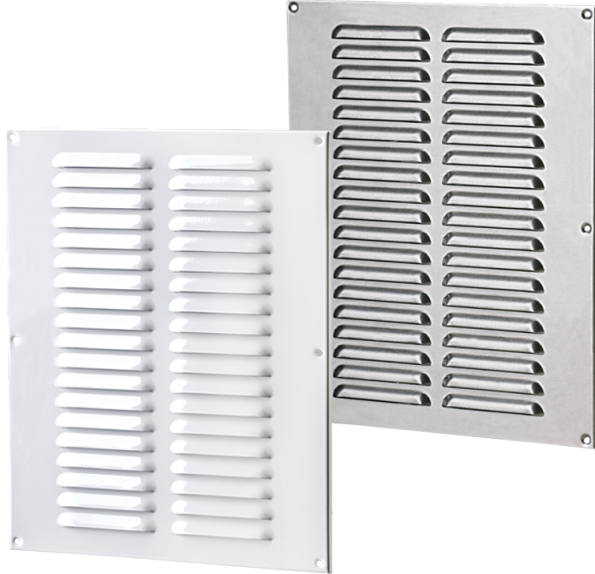

Series **MVMPO** (multiple-row)

Supply and exhaust multiple-row edge-raised metal grilles

- Casing material: Coated steel

Lineup	
	MVMPO 150x250/2
	MVMPO 150x350/2
	MVMPO 180x250/2
	MVMPO 195x245/2
	MVMPO 200/2
	MVMPO 200x100/2

MVMPO 200x250/2

MVMPO 200x300/2

MVMPO 200x350/2

MVMPO 200x405/2

MVMPO 215x150/2

MVMPO 225x150/2

MVMPO 225/2

MVMPO 240/2

MVMPO 240x165/2

MVMPO 240x195/2

MVMPO 250/2

MVMPO 250x110/2

MVMPO 250x140/2

MVMPO 250x150/2

MVMPO 250x170/2

MVMPO 250x200/2

MVMPO 250x300/2

MVMPO 250x350/2

MVMPO 250x400/2

MVMPO 250x450/2

MVMPO 250x500/2

MVMPO 300/3

MVMPO 305x100/3

MVMPO 305x150/3