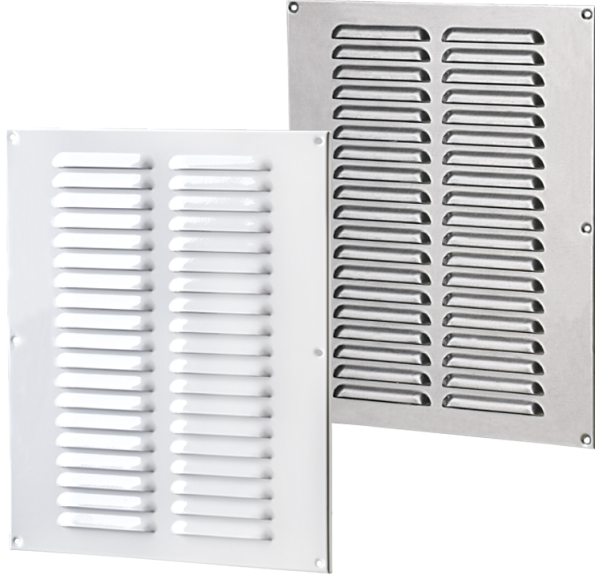

# Series **MVMPO** (multiple-row)

Supply and exhaust multiple-row edge-raised metal grilles

- Casing material: Coated steel

Lineup	
	MVMPO 150x250/2
	MVMPO 150x350/2
	MVMPO 180x250/2
	MVMPO 195x245/2
	MVMPO 200/2
	MVMPO 200x100/2

MVMPO 200x250/2

MVMPO 200x300/2

MVMPO 200x350/2

MVMPO 200x405/2

MVMPO 215x150/2

MVMPO 225x150/2

MVMPO 225/2

MVMPO 240/2

MVMPO 240x165/2

MVMPO 240x195/2

MVMPO 250/2

MVMPO 250x110/2

MVMPO 250x140/2

MVMPO 250x150/2

MVMPO 250x170/2

MVMPO 250x200/2

MVMPO 250x300/2

MVMPO 250x350/2

MVMPO 250x400/2

MVMPO 250x450/2

MVMPO 250x500/2

MVMPO 300/3

MVMPO 305x100/3

MVMPO 305x150/3