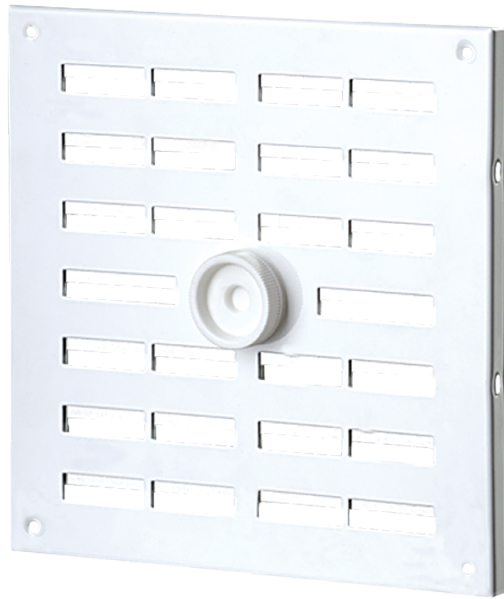

Series **MVMPO...R**

Supply and exhaust regulated metal grilles

- Casing material: Steel

Lineup	
	MVMPO 200x150 R
	MVMPO 200x300 R
	MVMPO 300x200 R
	MVMPO 160 R
	MVMPO 200x250 R
	MVMPO 250x300 R
	MVMPO 150x200 R

MVMPO 200 R

MVMPO 250x200 R

MVMPO 300x250 R

MVMPO 155 R