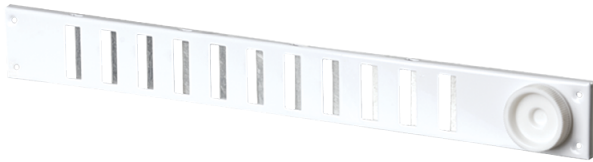

Series **MVMPO...Rr**

Supply and exhaust regulated slot metal grilles

- Casing material: Steel

Lineup	
	MVMPO 500x40 Rr
	MVMPO 650x65 Rr
	MVMPO 650x60 Rr
	MVMPO 380x40 Rr
	MVMPO 500x90 Rr
	MVMPO 370x40 Rr
	MVMPO 495x65 Rr