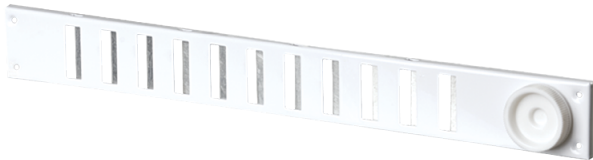

Series **MVMPO...Rr**

Supply and exhaust regulated slot metal grilles

- Casing material: Steel

Lineup	
	MVMPO 500x40 Rr
	MVMPO 650x65 Rr
	MVMPO 650x60 Rr
	MVMPO 380x40 Rr
	MVMPO 500x90 Rr
	MVMPO 370x40 Rr
	MVMPO 495x65 Rr