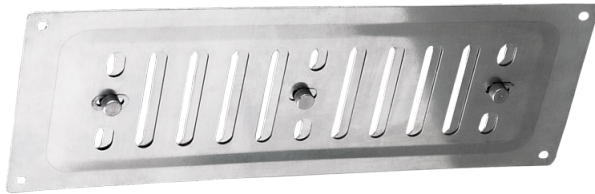

Series **MVMP...R A**

Supply and exhaust metal grille

- Casing material: Aluminium

Lineup

MVMP 260x240 R A

MVMP 260x90 R A

MVMP 260x165 R A