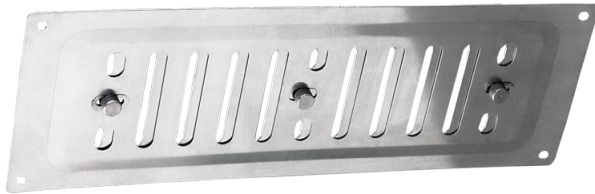

Series **MVMP...R N**

Supply and exhaust metal grille

- Casing material: Stainless steel

Lineup

MVMP 260x240 R N

MVMP 260x165 R N

MVMP 260x90 R N