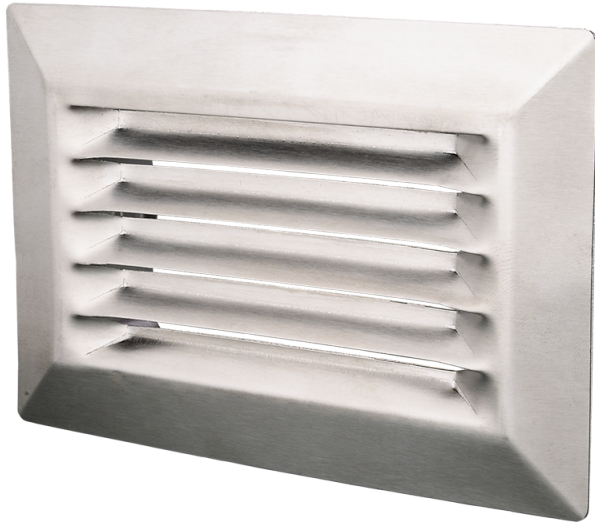

Series **MVM...VR N**

Supply and exhaust metal grille

- Casing material: Stainless steel

**Lineup**

MVM 110x54 VR N

MVM 205x61 VR N