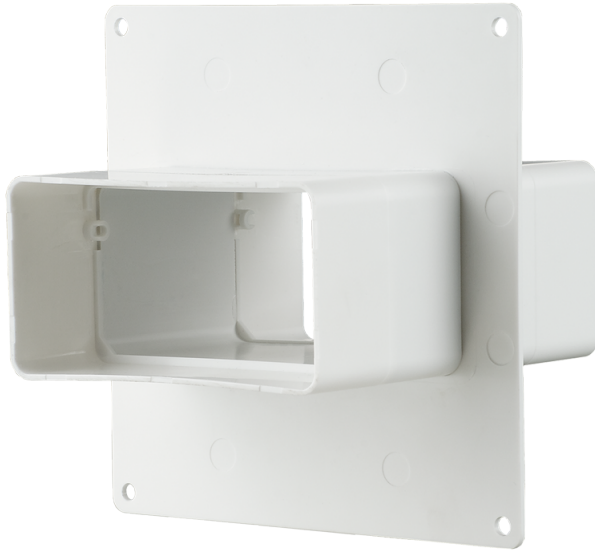

Series **Plastivent Air** duct connector with a plate

Connection of single size flat air ducts. Decoration of mounting opening and connections to wall

- Casing material: Plastic

Lineup	
 555	
 757	
 858	