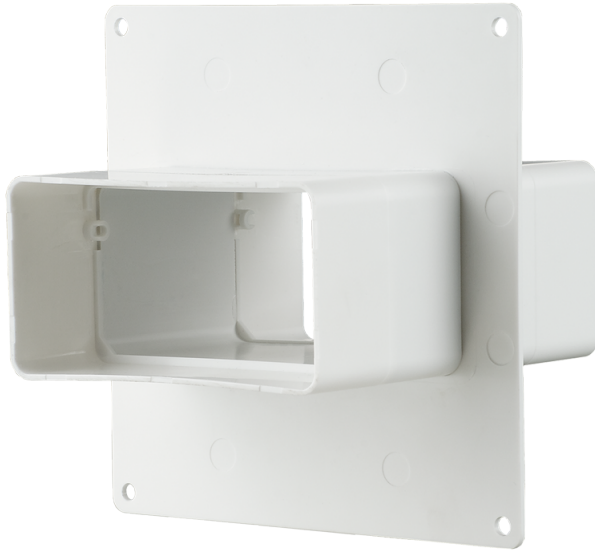

Series **Air duct connector with a plate**

Connection of single size flat air ducts. Decoration of mounting opening and connections to wall

- Casing material: Plastic

Lineup	
	555
	757
	858