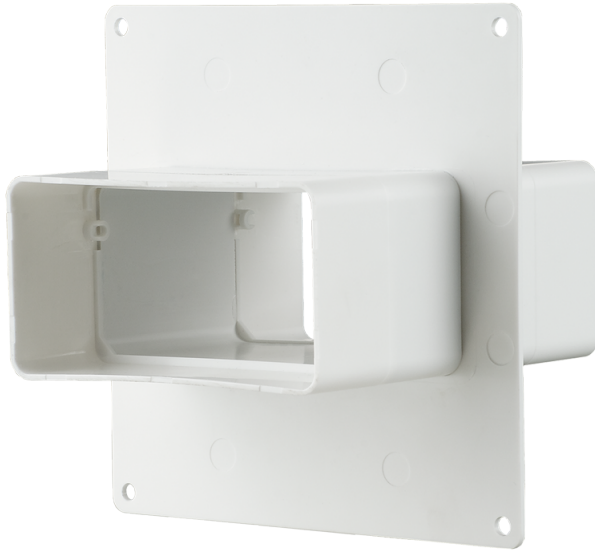

Series **Plastivent Air** duct connector with a plate

Connection of single size flat air ducts. Decoration of mounting opening and connections to wall

- Casing material: Plastic

Lineup	
	555
	757
	858