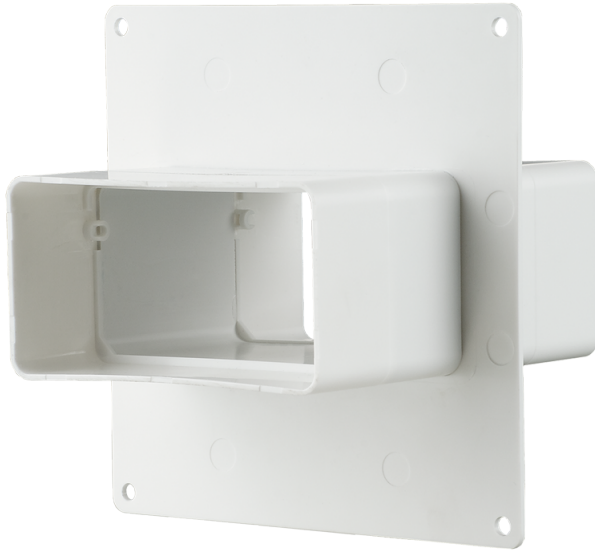

# Series **Plastivent Air** duct connector with a plate

Connection of single size flat air ducts. Decoration of mounting opening and connections to wall

- Casing material: Plastic

Lineup	
	555
	757
	858