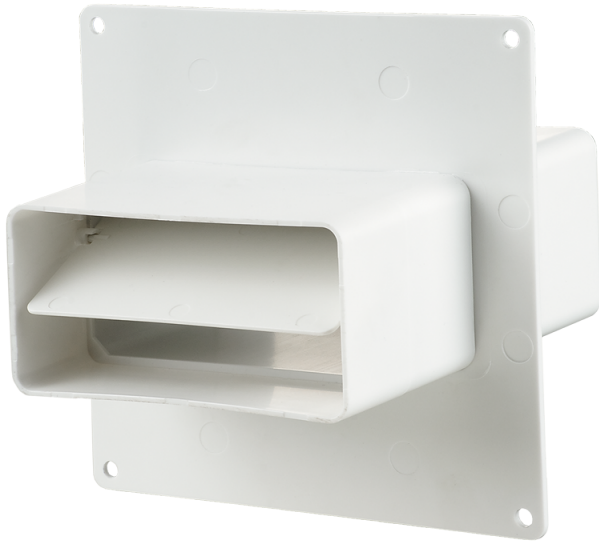

## Series **Air duct connector with a plate and a back valve**

Connection of single size flat air ducts. Decoration of mounting opening and connections to wall.

- Casing material: Plastic

Lineup	
 5551	
 7571	
 8581	