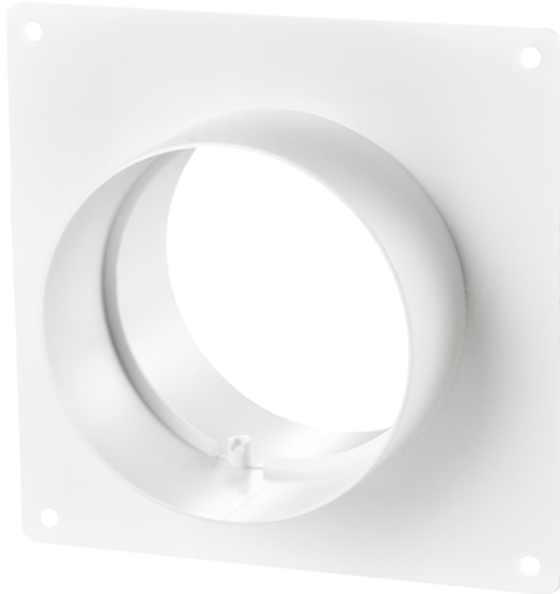

Series **Connector with plate for round ducts**

Connection of same diameter air ducts. Decoration of mounting openings

- Casing material: Plastic

Lineup	
	151
	252
	353
	454