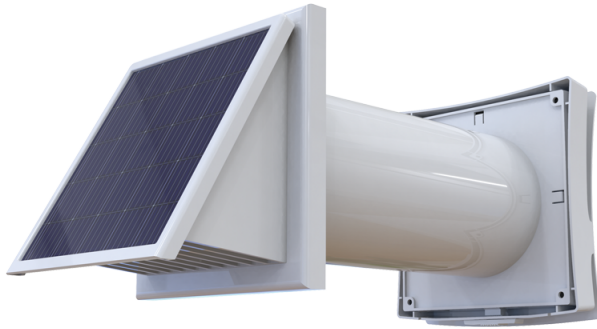

Series **PSS 102**

The wall-mounted ventilator is an air supply unit for permanent ventilation and is intended for supplying both residential and non-residential premises with fresh air

- Casing material: ABS Plastic