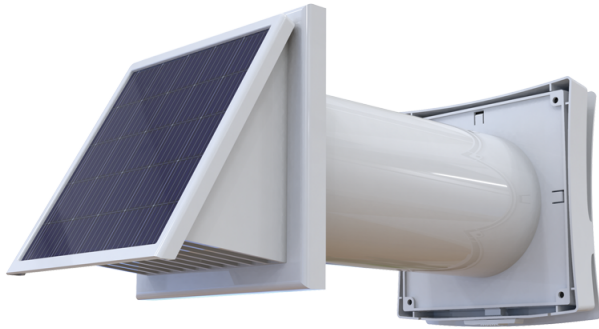

## Series **PSS 102**

The wall-mounted ventilator is an air supply unit for permanent ventilation and is intended for supplying both residential and non-residential premises with fresh air

- Casing material: ABS Plastic