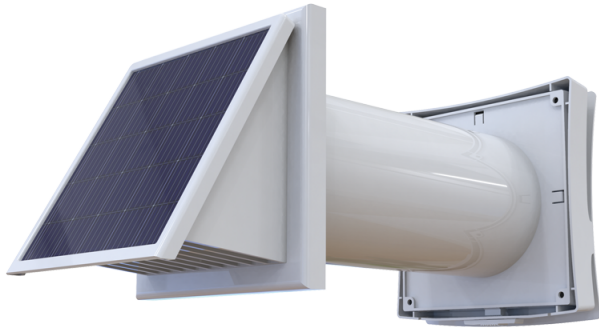

Series **PSS 102**

The wall-mounted ventilator is an air supply unit for permanent ventilation and is intended for supplying both residential and non-residential premises with fresh air

- Casing material: ABS Plastic