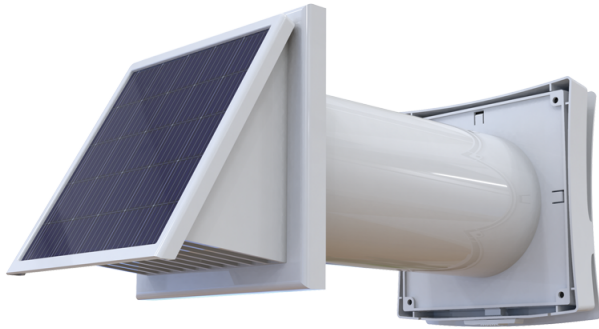

Series **PSS 102**

Wall-mounted ventilators for supply ventilation with a solar panel

- Casing material: ABS Plastic

Lineup

PSS 102