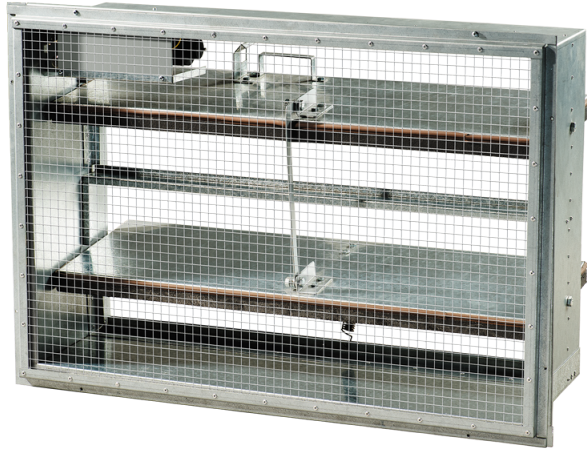

Series RZ

The KPD/KPDU smoke exhaust dampers and the KP-1, KP-2 wall-mounted fire-resisting dampers (1 flange) can be additionally equipped with a protective grille

Lineup