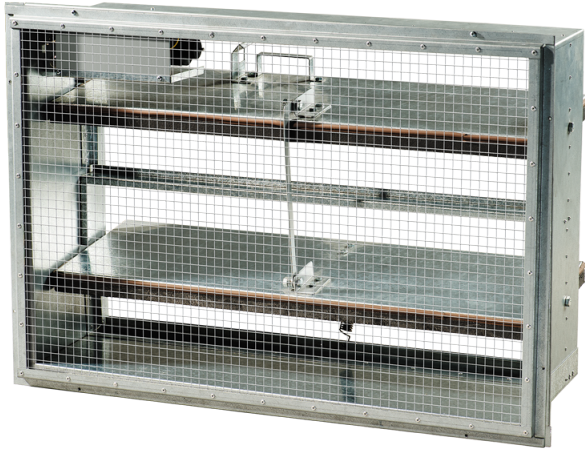

Series **RZ**

The KPD/KPDU smoke exhaust dampers and the KP-1, KP-2 wall-mounted fire-resisting dampers (1 flange) can be additionally equipped with a protective grille

Lineup