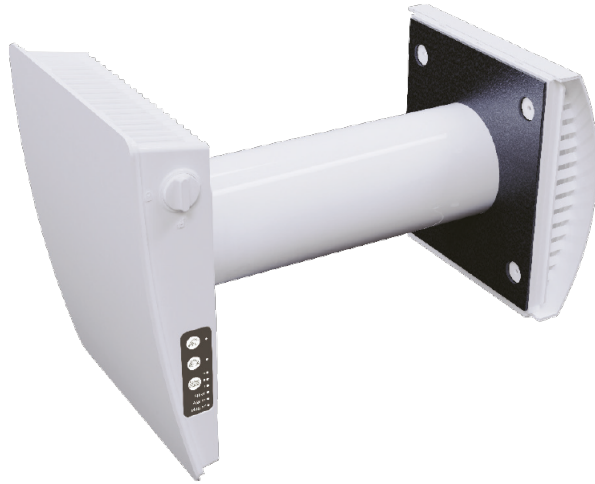

Series TwinFresh Style Wi-Fi mini

The user-friendly TwinFresh Style Wi-Fi mini ventilator will provide the room with clean and fresh air. Significant reduction in ventilation heat loss due to heat recovery. Humidity balance and regulated air exchange create individually controlled microclimate

- Heat exchanger type: Regenerative
- Filter: G3
- Sound insulation
- Motor type: EC
- Control: Smartphone
- Casing material: Plastic
- Humidity sensor: Optional

Lineup	Sound pressure level LpA at 3 m, dB(A)	Heat exchanger type	CO2 sensor
 TwinFresh Style Wi-Fi mini	31	Regenerative	✓