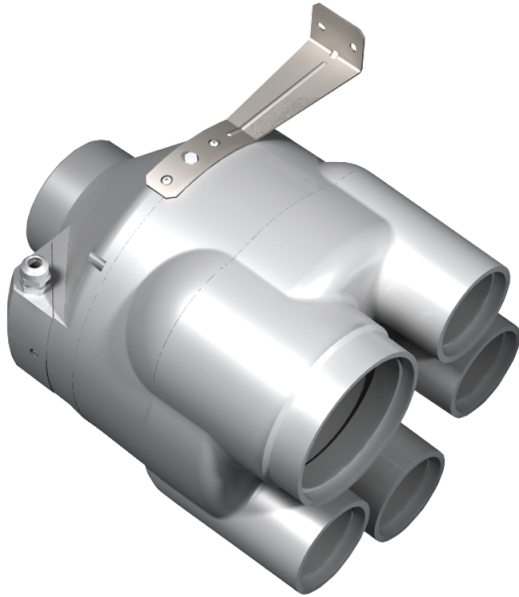

Series **VK VMS**

Multi-zone centrifugal fans in plastic casings

- Motor type: AC
- Impeller type: Centrifugal backward curved blades
- Casing material: Plastic

Lineup	Connected air duct size, mm	Rated power, W	Maximum airflow, m ³ /h
 VK VMS 125	125	79	355