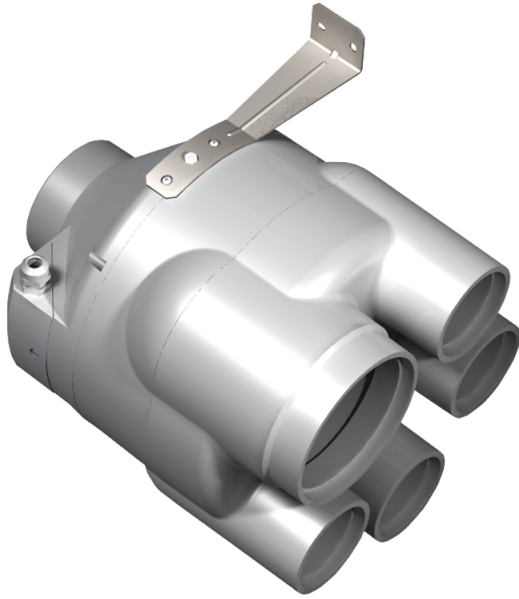

## Series **VK VMS**

Multiple-inlet centrifugal fan in plastic casing

- Motor type: AC
- Impeller type: Centrifugal backward curved blades
- Casing material: Plastic

Lineup	Connected air duct size, mm	Rated power, W	Maximum airflow, m <sup>3</sup> /h
 VK VMS 125	125	79	355