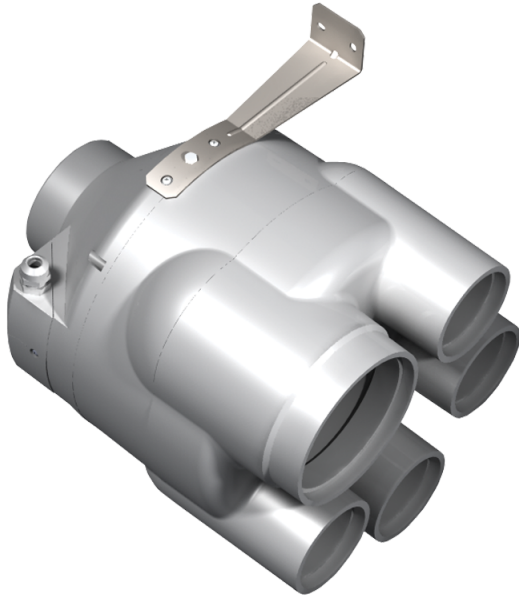

Series **VK VMS**

Multiple-inlet centrifugal fan in plastic casing

- Motor type: AC
- Impeller type: Centrifugal backward curved blades
- Casing material: Plastic

Lineup	Connected air duct size, mm	Rated power, W	Maximum airflow, m ³ /h
 VK VMS 125	125	79	355