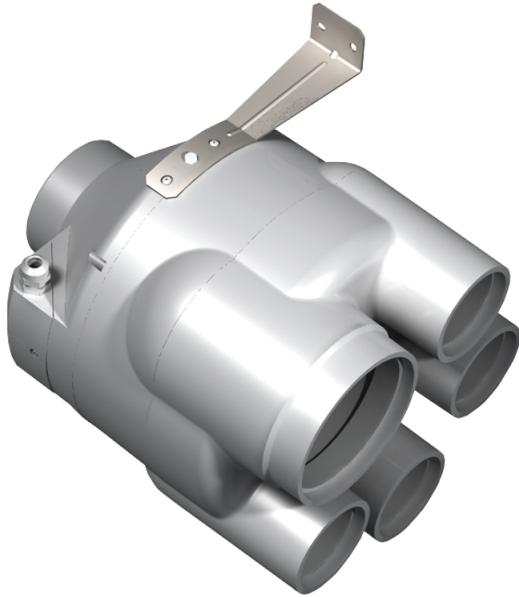

Series **VK VMS**

Multiple-inlet centrifugal fan in plastic casing

- Motor type: AC
- Impeller type: Centrifugal backward curved blades
- Casing material: Plastic

| Lineup | Connected air duct size, mm | Rated power, W | Maximum airflow, m ³ /h |
|--|-----------------------------|----------------|------------------------------------|
|  VK VMS 125 | 125 | 79 | 355 |