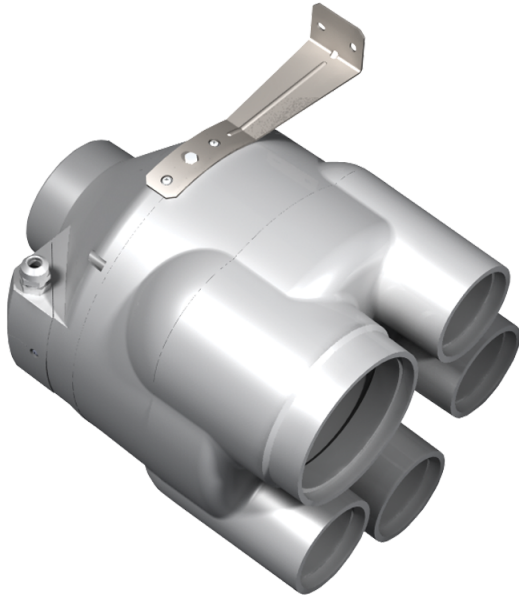

Series **VK VMS**

Multiple-inlet centrifugal fan in plastic casing

- Motor type: AC
- Impeller type: Centrifugal backward curved blades
- Casing material: Plastic

Lineup	Connected air duct size, mm	Rated power, W	Maximum airflow, m ³ /h
 VK VMS 125	125	79	355