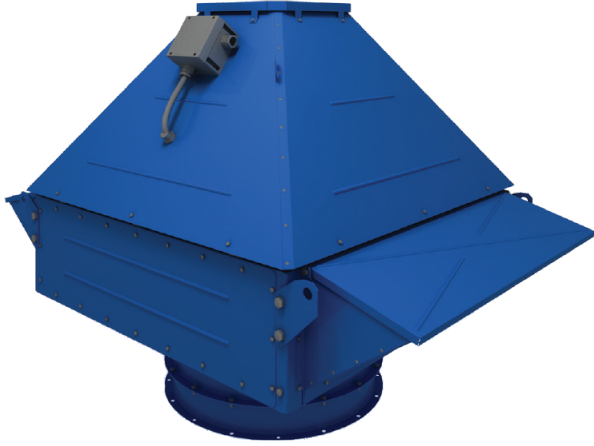

Series **VKDV**

Roof-mounted centrifugal fan for smoke extraction with vertical air discharge

Lineup