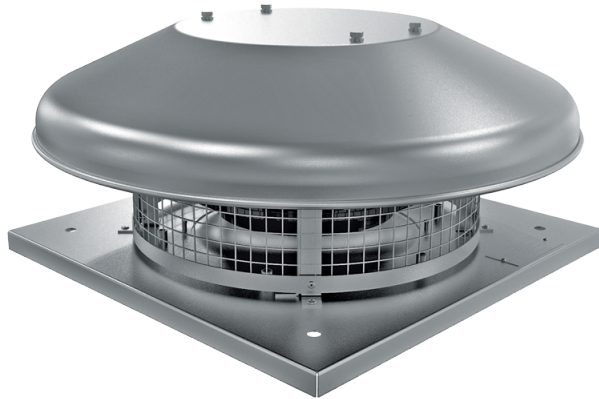

## Series **VKHC EC**

Roof exhaust centrifugal fans with horizontal air exhaust

- Motor type: EC
- Impeller type: Centrifugal backward curved blades
- Casing material: Aluminium

Lineup	Rated power, W	Maximum airflow, m <sup>3</sup> /h
 VKHC 190 EC	110	770
 VKHCA 190 EC	110	770
 VKHC 225 EC	95	1350
 VKHCA 225 EC	95	1350
 VKHC 250 EC	164	1500
 VKHCA 250 EC	164	1500
 VKHC 280 EC	195	2400

 VKHCA 280 EC	195	2400
 VKHC 310 EC	408	2700
 VKHCA 310 EC	408	2700