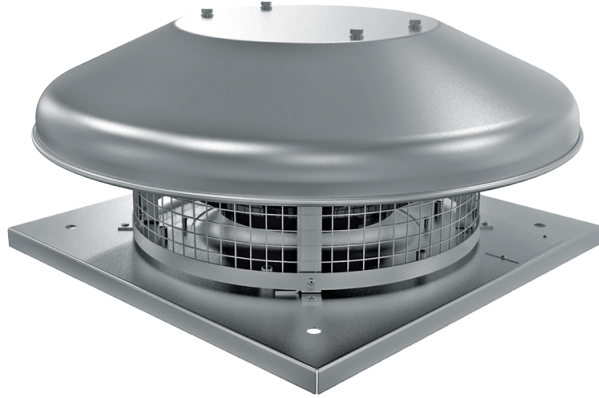

## Series **VKHC EC**

Roof exhaust centrifugal fans with horizontal air exhaust

- Motor type: EC
- Impeller type: Centrifugal backward curved blades
- Casing material: Aluminium

Lineup	Rated power, W	Maximum airflow, m <sup>3</sup> /h
 VKHC 190 EC	110	770
 VKHCA 190 EC	110	770
 VKHC 225 EC	95	1350
 VKHCA 225 EC	95	1350
 VKHC 250 EC	164	1500
 VKHCA 250 EC	164	1500
 VKHC 280 EC	195	2400

 VKHCA 280 EC	195	2400
 VKHC 310 EC	408	2700
 VKHCA 310 EC	408	2700