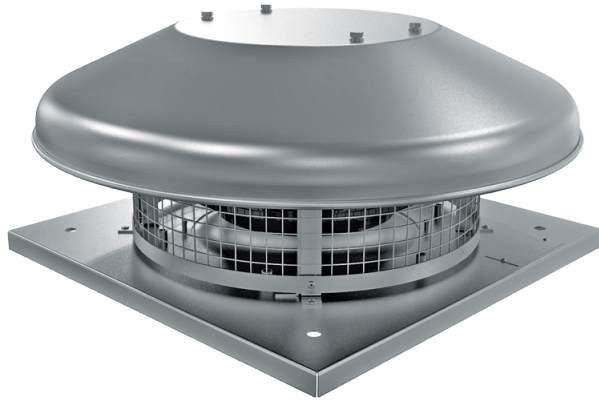

## Series **VKHC EC**

Roof centrifugal fans with EC-motors

- Motor type: EC
- Impeller type: Centrifugal backward curved blades
- Casing material: Aluminium

Lineup	Rated power, W	Maximum airflow, m <sup>3</sup> /h
 VKHC 190 EC	110	770
 VKHCA 190 EC	110	770
 VKHC 225 EC	95	1350
 VKHCA 225 EC	95	1350
 VKHC 250 EC	164	1500
 VKHCA 250 EC	164	1500
 VKHC 280 EC	195	2400

 VKHCA 280 EC	195	2400
 VKHC 310 EC	408	2700
 VKHCA 310 EC	408	2700