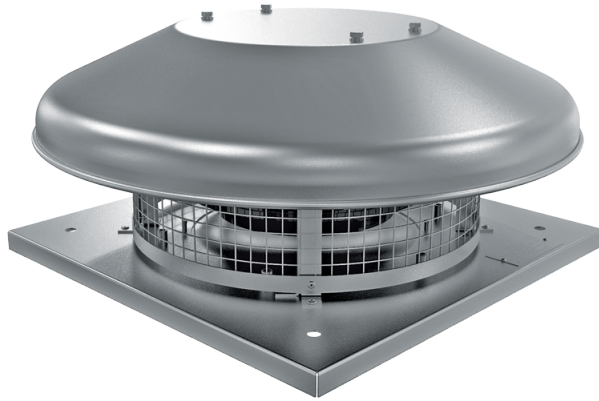

Series **VKHC EC**

Roof centrifugal fans with EC-motors

- Motor type: EC
- Impeller type: Centrifugal backward curved blades
- Casing material: Aluminium

Lineup	Rated power, W	Maximum airflow, m ³ /h
 VKHC 190 EC	110	770
 VKHCA 190 EC	110	770
 VKHC 225 EC	95	1350
 VKHCA 225 EC	95	1350
 VKHC 250 EC	164	1500
 VKHCA 250 EC	164	1500
 VKHC 280 EC	195	2400

 VKHCA 280 EC	195	2400
 VKHC 310 EC	408	2700
 VKHCA 310 EC	408	2700