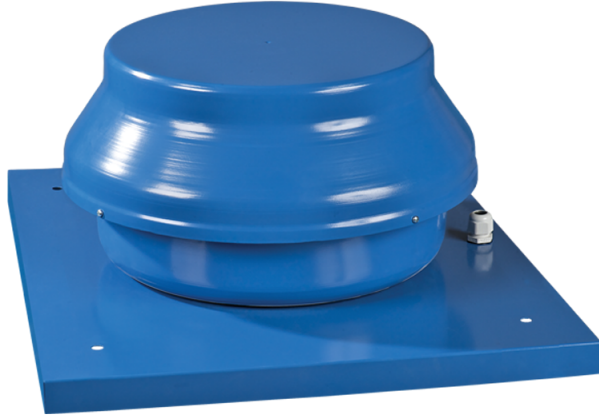

Series VKMK

Roof centrifugal fans

- Motor type: AC
- Impeller type: Centrifugal backward curved blades
- Casing material: Polypropylene/Thermoplastic elastomer

| Lineup | Rated power, W | Maximum airflow, m ³ /h |
|--|----------------|------------------------------------|
|  VKMK 150 | 98 | 555 |
|  VKMK 200 | 154 | 950 |
|  VKMK 250 | 194 | 1310 |
|  VKMK 315 | 296 | 1880 |