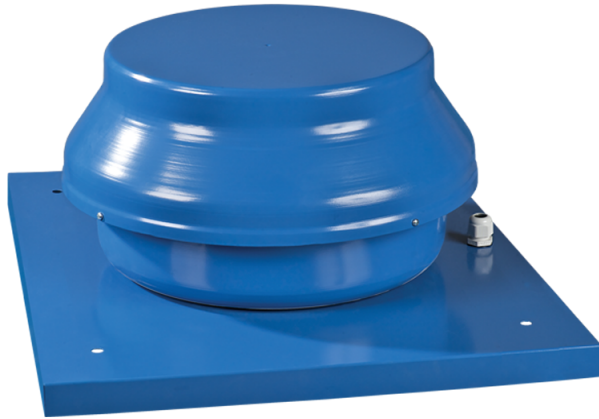

Series VKMK

Roof centrifugal fans

- Impeller type: Centrifugal impeller with backward curved blades

Lineup	Rated power, W	Maximum airflow, m ³ /h
 VKMK 150	98	555
 VKMK 200	154	950
 VKMK 250	194	1310
 VKMK 315	296	1880