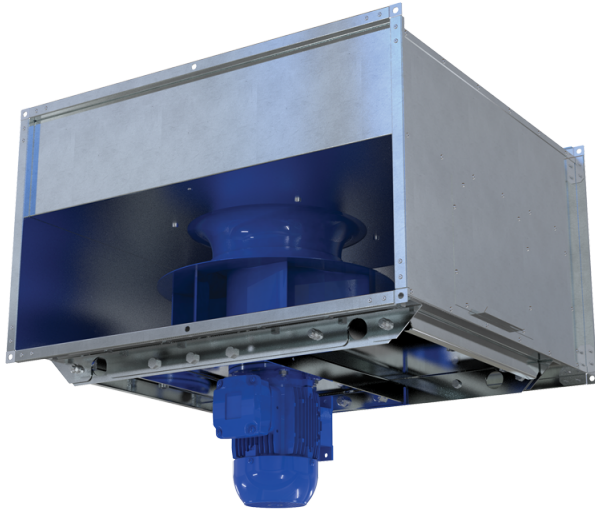

Series **VKPD**

Duct smoke extraction fan. Air flow - up to 28 500 m<sup>3</sup>/h

Lineup