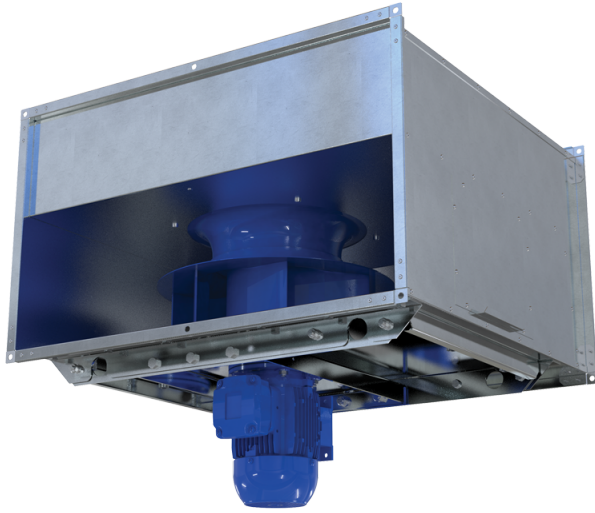

Series **VKPD**

Duct smoke extraction fan. Air flow - up to 28 500 m³/h

Lineup