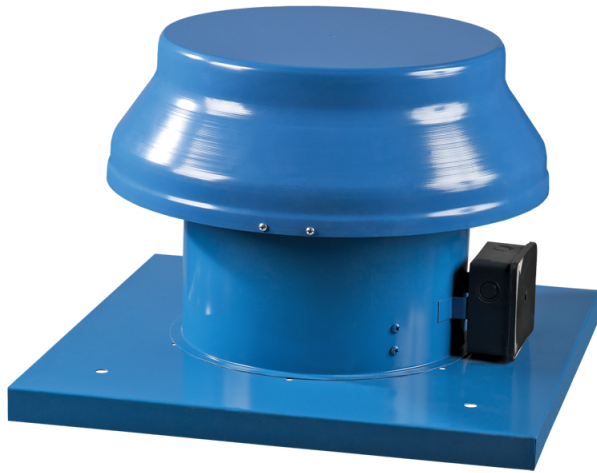

## Series **VOK1**

Roof axial fans with aluminium impellers

- Motor type: AC
- Impeller type: Axial
- Casing material: Polypropylene/Thermoplastic elastomer

Lineup	Rated power, W	Maximum airflow, m <sup>3</sup> /h
 VOK1 200	43	405
 VOK1 250	68	1070
 VOK1 315	110	1700