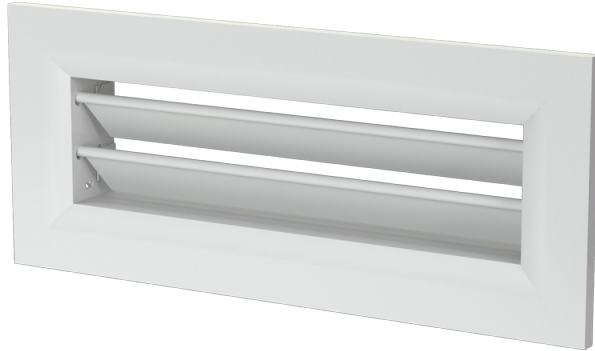

Series **Wall grilles**

Supply or exhaust ventilation systems of residential spaces. Installed into wall-mounted connectors

- Casing material: Aluminium

| Lineup | |
|---|----------------------|
|  | FlexiVent 0930200x55 |
|  | FlexiVent 0930234x70 |
|  | FlexiVent 0930300x55 |