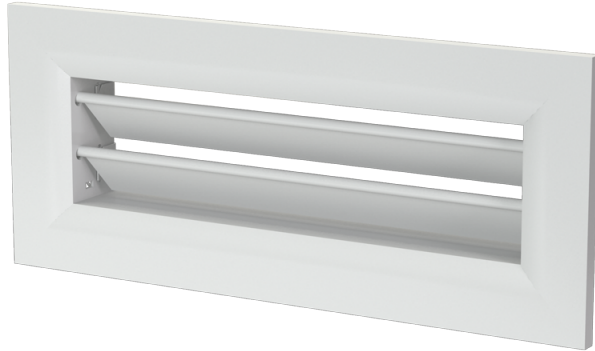

## Series **Wall grilles**

Supply or exhaust ventilation systems of residential spaces. Installed into wall-mounted connectors

- Casing material: Aluminium

Lineup	
	FlexiVent 0930200x55
	FlexiVent 0930234x70
	FlexiVent 0930300x55