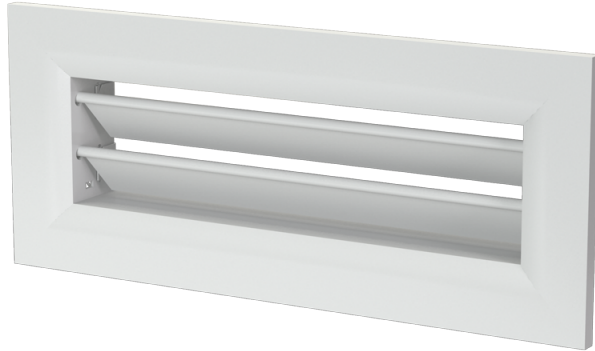

Series **Wall grilles**

Supply or exhaust ventilation systems of residential spaces. Installed into wall-mounted connectors

- Casing material: Aluminium

Lineup	
	FlexiVent 0930200x55
	FlexiVent 0930234x70
	FlexiVent 0930300x55