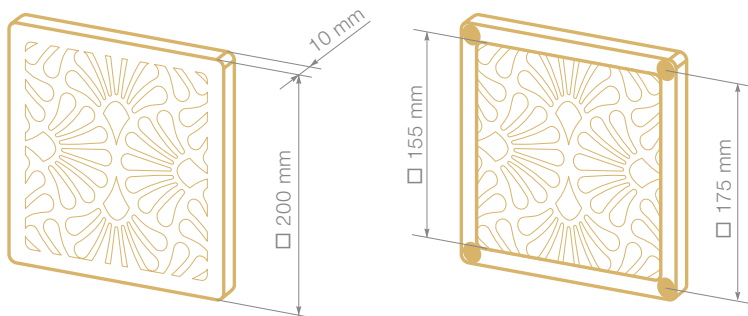

Design

The grilles are made of high quality and durable ABS plastic

Mounting to the base with magnets

All materials required for fixing the grille are included in the delivery set

Dimensions

The brochure information is for reference only.